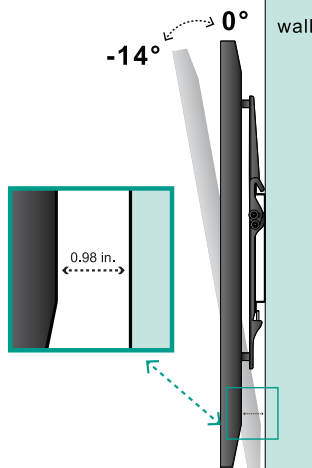

Vericom[®] Universal Tilting Wall Mount for 37"- 70" TVs

PRODUCT SPECIFICATIONS

SPECIFICATIONS

TV Size	37" - 70" (94 cm - 178 cm)	
Weight Capacity	77 lbs (35 kg)	
Motion	Tilted	
VESA (Mounting Pattern)	200 x 200	400 x 400
	400 x 200	600 x 400
	300 X 300	
Back Plate Dimensions	1" x 26.7" x 8.1" (25 mm x 679 mm x 206 mm)	
Tilt Angle	0° to -14°	
Swivel	N/A	
Rotation	N/A	
Profile To Wall	0.98" (25 mm)	
TV Mounting Hardware Included	Yes	
Integrated Cable Management	No	
Integrated Bubble Level	Yes	
Material	Steel, Plastic	
Surface Finish	Powder Coating	
Color	Black	
Installation	Solid Wall	
Warranty	Limited 10 Year	

AT-A-GLANCE

TV SIZE	37" - 70" (94 cm - 178 cm)
WEIGHT CAPACITY	77 lbs (35 kg)
MOTION	Tilted
PROFILE TO WALL	0.98" (25 mm)

APPLICATIONS

- Indoor
- Commercial /Residential
- Mounting Flat Panel To Wall

FEATURES

- Fits Most 37" - 70" TVs
- Allows TV to Tilt for Perfect TV Viewing While Maintaining A Slim Profile
- Simple to Install
- Includes Instruction Manual, Bubble Level & Mounting Hardware

ITEM #	MOTION
VMT70-04303	Tilting