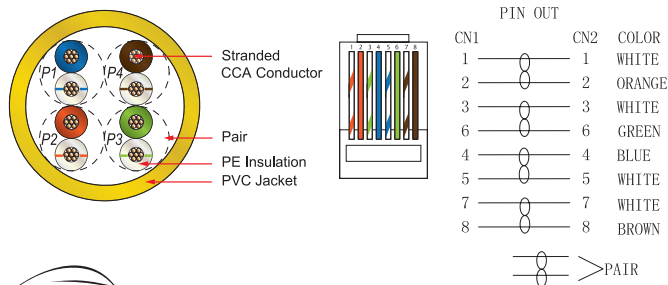

PRODUCT SPECIFICATIONS

AT-A-GLANCE

CABLE TYPE	CAT5e U/UTP Booted CCA Ethernet Cable
COLOR	Available In Multiple Colors
PACKAGING	Bulk
LENGTH	Available in Multiple Lengths

TECHNICAL ILLUSTRATION

VERICOM® CAT5E UNSHIELDED BOOTED CCA PATCH CORDS

These CAT5e U/UTP booting patch cords are a quality solution for use with high-speed Internet, DSL/Cable modem, home networking and fast Ethernet connections. The pre-installed RJ45 connectors with molded strain relief boots make these a perfect plug and play option for all networking needs and come with a lifetime warranty for additional peace of mind.

SPECIFICATIONS	
Cable Construction	24 AWG U/UTP X 4P
Conductor Material	Stranded CCA
# of Strands Per Conductor	7
Insulation Material	PE
P1	White-Blue / Blue
P2	White-Orange / Orange
P3	White-Green / Green
P4	White-Brown / Brown
Jacket Material	PVC
Connector Type	CAT5e Male RJ45
Connector Contacts	Brass, Gold Plated
Plug Insertion Life Span	> 1000
Overall Temperature Rating	75°C
Voltage Rating	300 V

LENGTH	BEIGE	GRAY	WHITE	YELLOW
5 ft.	XPC5U-03585	-	-	-
7 ft.	-	XPC5U-03584	XPC5U-03583	XPC5U-03582
10 ft.	-	-	XPC5U-04546	-

CABLE MARKING

VERICOM CAT.5E U/UTP PATCH CORD 24 AWG