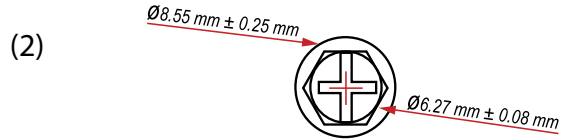

Curve ID When Clip Closed

TITLE: SCREW-IN CABLE CLIP (DUAL)	
MODEL: WCMSC-03657 (Black)	REV 070115.2
WCMSC-03841 (White)	

No.	Name of part	Material
2	Screw	#8, 1 in.- Hex / Phillips / Slot / Washer Head-Self-Tapping, Zinc Plated Carburized Steel
1	Cable clip	LDPE (Note: For RG6/Q, RG6, RG59, UV Inhibitor)