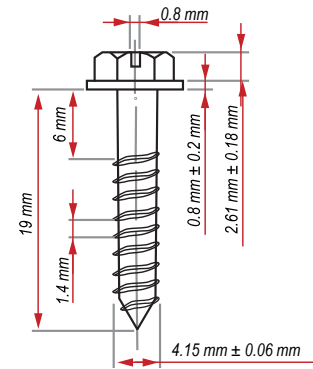

Curve ID When Clip Closed

TITLE: SCREW-IN CABLE CLIP (DUAL)	
MODEL: WCMSC-03657 (Black)	REV 070115.2
WCMSC-03841 (White)	

No.	Name of part	Material
2	Screw	#8, 1 in.- Hex / Phillips / Slot / Washer Head-Self-Tapping, Zinc Plated Carburized Steel
1	Cable clip	LDPE (Note: For RG6/Q, RG6, RG59, UV Inhibitor)