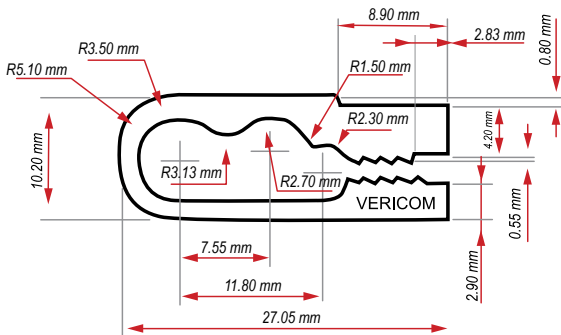

Curve ID When Clip Closed

TITLE: SCREW-IN CABLE CLIP (DUAL)	
MODEL: WCMSC-03657 (Black)	REV 070115.2
WCMSC-03841 (White)	

No.	Name of part	Material
2	Screw	#8, 1 in.- Hex / Phillips / Slot / Washer Head-Self-Tapping, Zinc Plated Carburized Steel
1	Cable clip	LDPE (Note: For RG6/Q, RG6, RG59, UV Inhibitor)