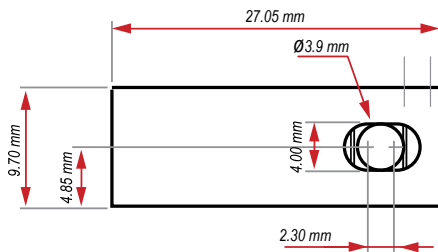

Curve ID When Clip Closed

TITLE: SCREW-IN CABLE CLIP (DUAL)	
MODEL: WCMSC-03657 (Black)	REV 070115.2
WCMSC-03841 (White)	

No.	Name of part	Material
2	Screw	#8, 1 in.- Hex / Phillips / Slot / Washer Head-Self-Tapping, Zinc Plated Carburized Steel
1	Cable clip	LDPE (Note: For RG6/Q, RG6, RG59, UV Inhibitor)