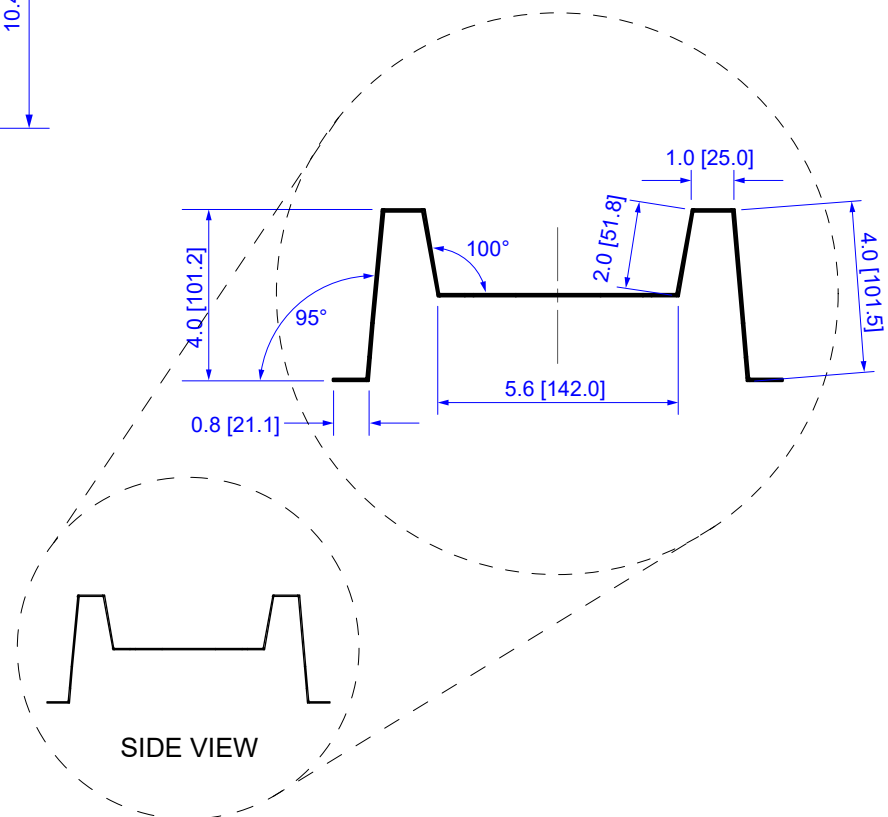

TOP VIEW

FRONT VIEW

SIDE VIEW

All dimensions in inches [mm]

ITEM NO.	RACT800		VERICOM	
DESCRIPTION	24" CABLE TROUGH FOR VC5 CABINET			
DATE	10/26/2021	SCALE	none	SHEET
				1 of 1
				REV