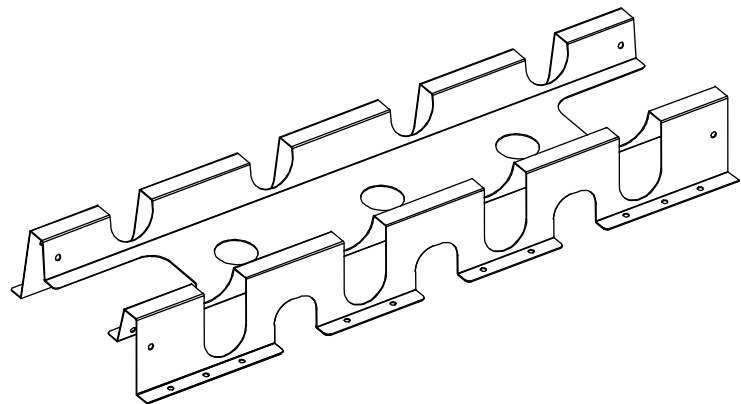

TOP VIEW

FRONT VIEW

SIDE VIEW

All dimensions in inches [mm]

ITEM NO.	RACT800		VERICOM	
DESCRIPTION	24" CABLE TROUGH FOR VC5 CABINET			
DATE	10/26/2021	SCALE	none	SHEET
				1 of 1
				REV