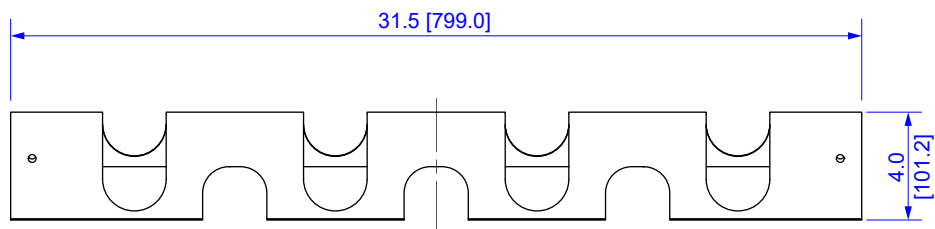

TOP VIEW

FRONT VIEW

SIDE VIEW

All dimensions in inches [mm]

ITEM NO.	RACT800		VERICOM	
DESCRIPTION	24" CABLE TROUGH FOR VC5 CABINET			
DATE	10/26/2021	SCALE	none	SHEET
				1 of 1
				REV