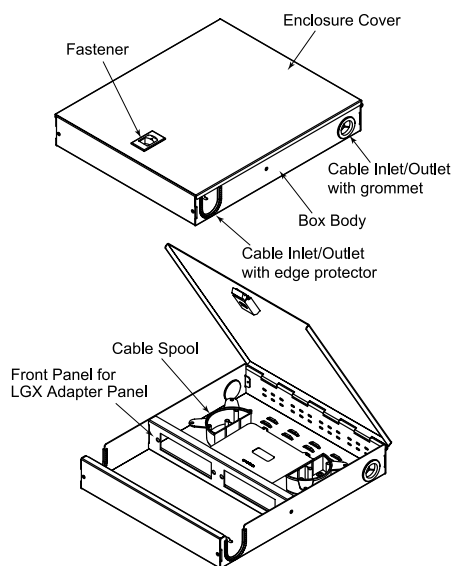

Wall Mount LGX Fiber Enclosures

Ordering Information

Item Number	Description
FOWME-1D2P	Wall mount Enclosure for 2 LGX Panels, one door, empty (Splice Sleeves Not Included)
FOWME-1D4P	Wall mount Enclosure for 4 LGX Panels, one door, empty (Splice Sleeves Not Included)

Technical Illustrations

FOWME-1D2P