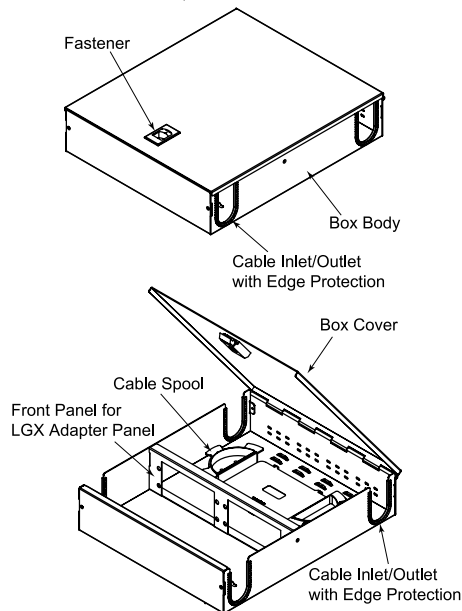

FOWME-1D4P

TECHNICAL SHEETS ARE SUBJECT TO CHANGE WITHOUT NOTICE.

REV.20250108.4