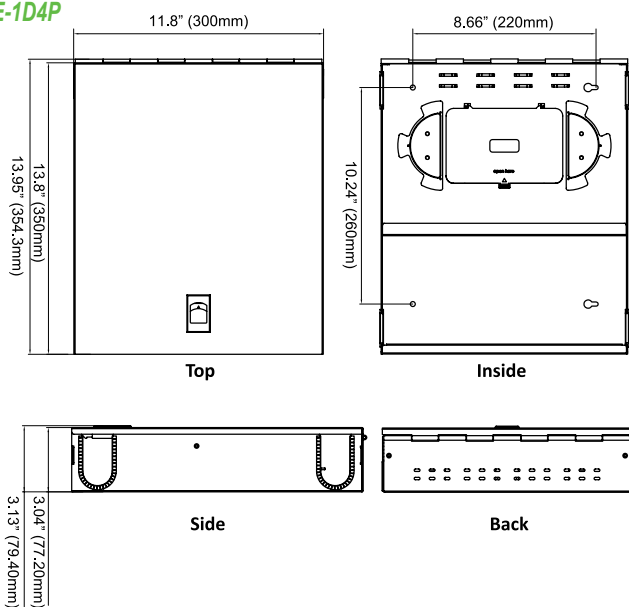

FOWME-1D4P

TECHNICAL SHEETS ARE SUBJECT TO CHANGE WITHOUT NOTICE.

REV.20250108.4