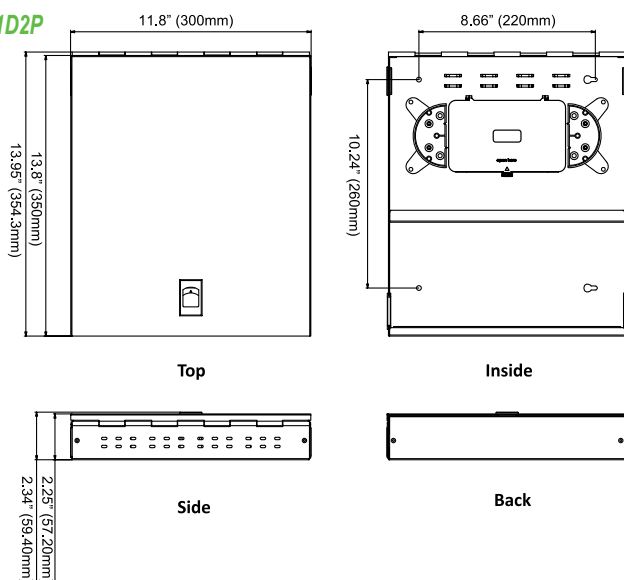

Wall Mount LGX Fiber Enclosures

Ordering Information

Item Number	Description
FOWME-1D2P	Wall mount Enclosure for 2 LGX Panels, one door, empty (Splice Sleeves Not Included)
FOWME-1D4P	Wall mount Enclosure for 4 LGX Panels, one door, empty (Splice Sleeves Not Included)

Technical Illustrations

FOWME-1D2P