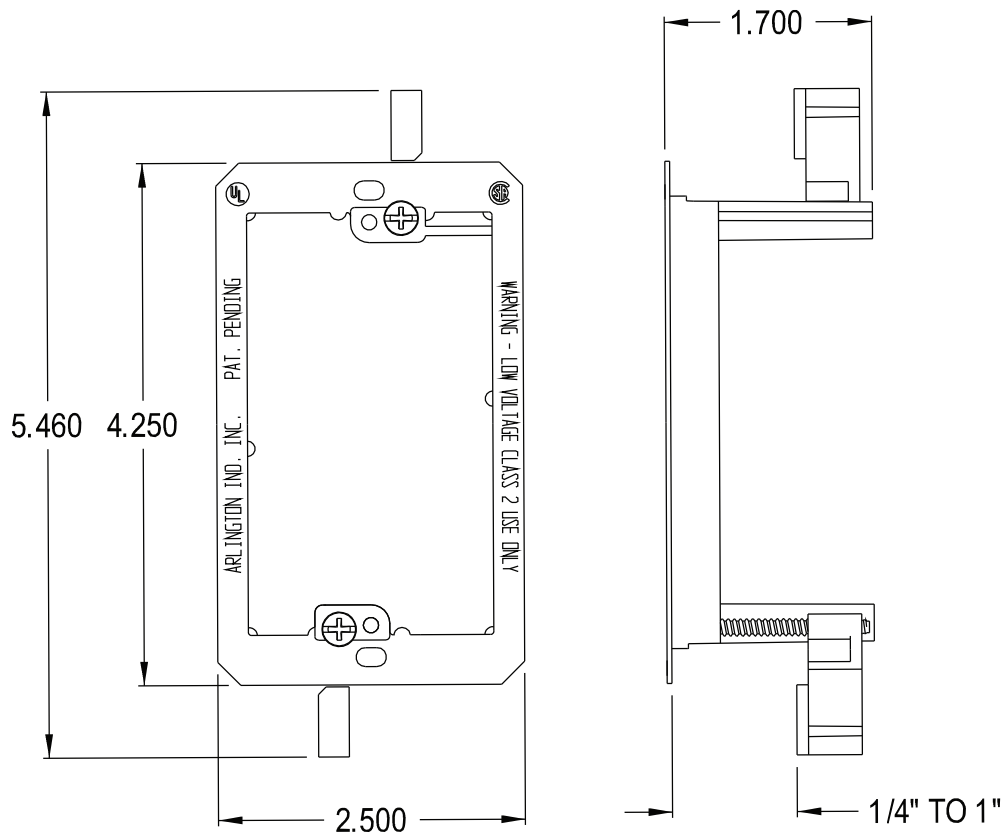

Single Gang Retro Fit Mounting Bracket

PRODUCT DRAWING

Product Description

Single Gang Retro Fit Mounting Bracket

Item Number	Color
XFPMP-05027	Black

TECHNICAL SHEETS ARE SUBJECT TO CHANGE WITHOUT NOTICE.